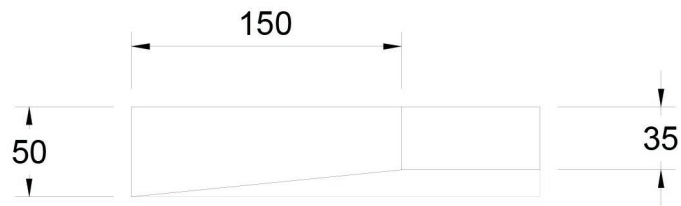

Plan

Isometric View

Front View

Rear View

DO NOT SCALE DRAWING

REV	DATE	COMMENT

TITLE: Doc M Corner Colostomy Shelf		NOTES:	
WEIGHT: 0.6kg	PRODUCT CODE: DTUK275		
MATERIAL: Stainless Steel	SCALE: NTS	PAPER: A4	DATE: 15/09/2021